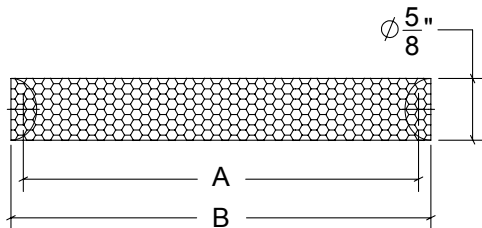

Base Material: Solid Brass

(Related AP075H)

CC	A	4"	6"
Overall	B	4-1/4"	6-1/4"

- Custom lengths and projections are available upon request
- Screw size: #8-32 x 1-1/4" Pan-Head

Tel: 212-760-3377  
Fax: 212-760-3362