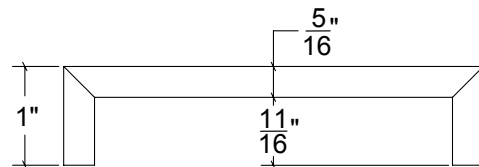

Base Material: Solid Brass

(Related AP075H)

CC	A	4"	6"
Overall	B	4-1/4"	6-1/4"

- Custom lengths and projections are available upon request
- Screw size: #8-32 x 1-1/4" Pan-Head

Tel: 212-760-3377  
Fax: 212-760-3362