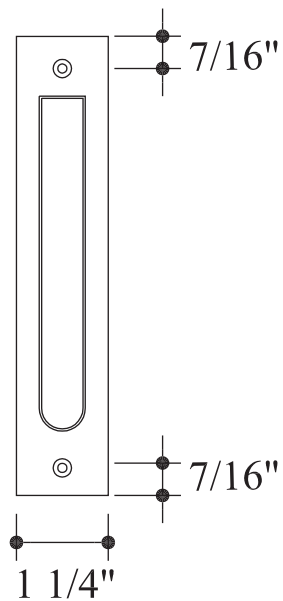

HAMILTON SINKLER

DEP206 Heritage Door Edge Pull

- Standard Finish:
- Bronze Patina
 - Brushed Nickel

Base Material:
Solid Bronze or Solid Brass

· 1" Slotted wood screws are included

Tel: 212-760-3377
Fax: 212-760-3362