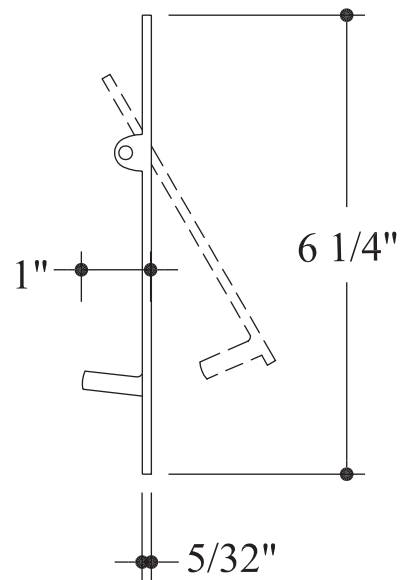

HAMILTON SINKLER

DEP206 Heritage Door Edge Pull

- Standard Finish:
- Bronze Patina
 - Brushed Nickel

Base Material:
Solid Bronze or Solid Brass

· 1" Slotted wood screws are included

Tel: 212-760-3377
Fax: 212-760-3362