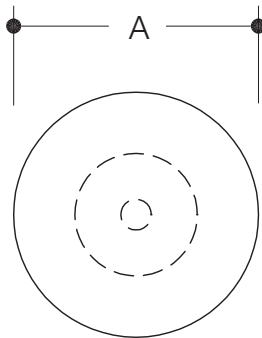

## CK142 Heritage Cabinet Knob

Standard Finish:  
— Bronze Patina

Base Material:  
Solid Bronze

(add 1/4" if knob base is installed)

	CK141	CK142	CK143
A	1-1/2"	1-1/4"	1"
B	1-1/2"	1-3/8"	1-1/8"