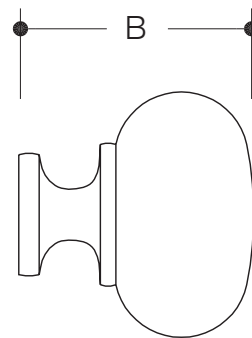

## CK142 Heritage Cabinet Knob

Standard Finish:  
— Bronze Patina

Base Material:  
Solid Bronze

(add 1/4" if knob base is installed)

	CK141	CK142	CK143
A	1-1/2"	1-1/4"	1"
B	1-1/2"	1-3/8"	1-1/8"