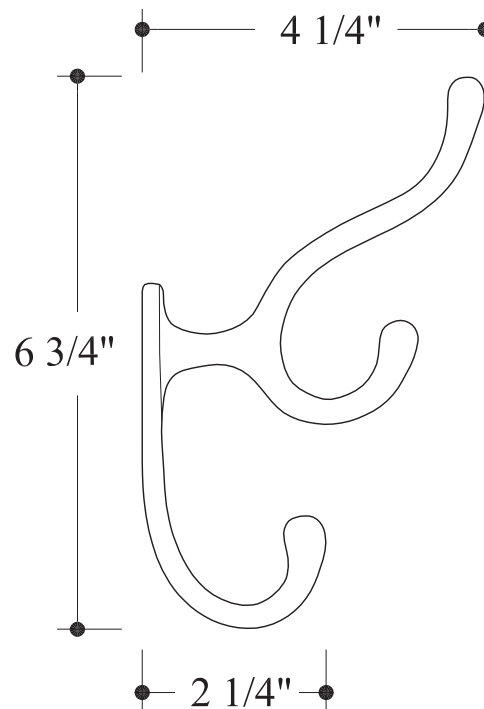

HAMILTON SINKLER

CH106
Heritage Hook

Standard Finishes:

- Bronze Patina
- Brushed Nickel

Base Material:

Solid Bronze or Solid Brass

· 1/2" Slotted oval head wood screws are included

Tel: 212-760-3377
Fax: 212-760-3362