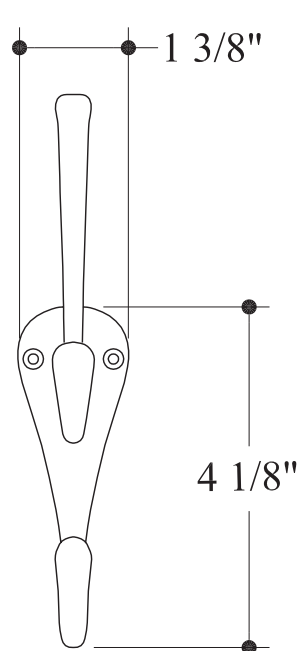

HAMILTON SINKLER

CH106
Heritage Hook

Standard Finishes:

- Bronze Patina
- Brushed Nickel

Base Material:

Solid Bronze or Solid Brass

· 1/2" Slotted oval head wood screws are included

Tel: 212-760-3377
Fax: 212-760-3362