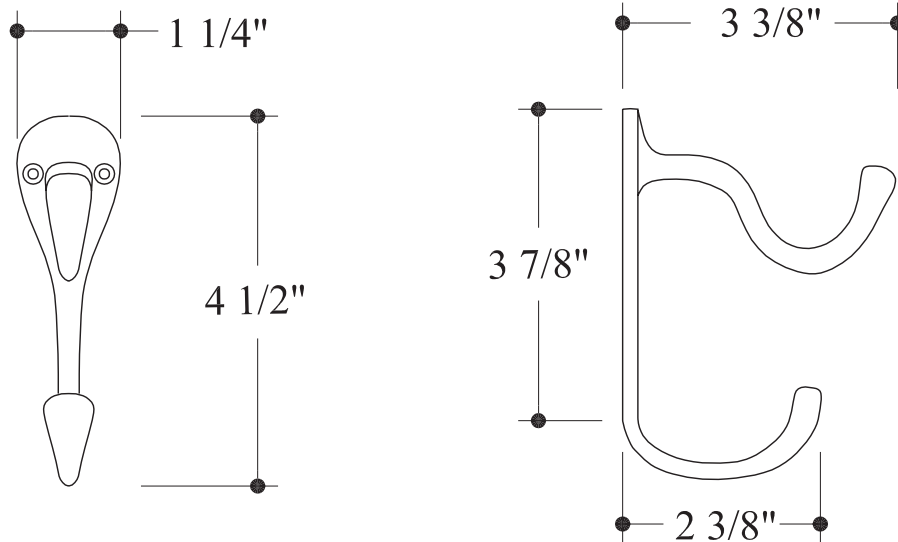

HAMILTON SINKLER

CH105 Heritage Hook

Standard Finishes:

- Bronze Patina
- Brushed Nickel

Base Material:

Solid Bronze or Solid Brass

· 1/2" Slotted oval head wood screws are included

Tel: 212-760-3377
Fax: 212-760-3362