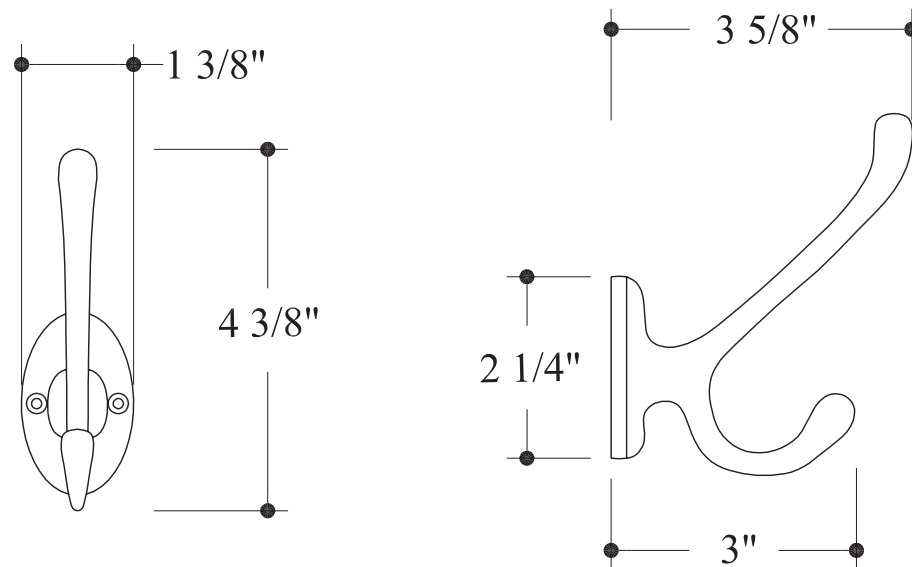

HAMILTON SINKLER

CH102 Heritage Hook

Standard Finishes:

- Bronze Patina
- Brushed Nickel

Base Material:

Solid Bronze or Solid Brass

· 1/2" Slotted oval head wood screws are included

Tel: 212-760-3377
Fax: 212-760-3362