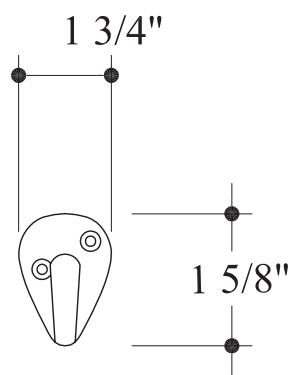

HAMILTON SINKLER

CH101
Heritage Hook

Standard Finishes:

- Bronze Patina
- Brushed Nickel

Base Material:

Solid Bronze or Solid Brass

· 1/2" Slotted oval head wood screws are included

Tel: 212-760-3377
Fax: 212-760-3362