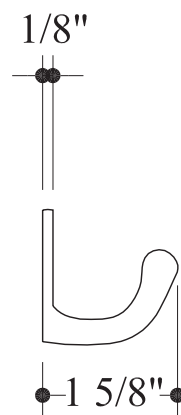

HAMILTON SINKLER

CH101
Heritage Hook

Standard Finishes:

- Bronze Patina
- Brushed Nickel

Base Material:

Solid Bronze or Solid Brass

· 1/2" Slotted oval head wood screws are included

Tel: 212-760-3377
Fax: 212-760-3362