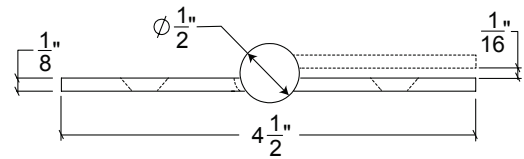

HAMILTON SINKLER

BH205.45 Butt Hinge 4-1/2" X 4-1/2"

Finishes:

- Antique Brass (AB)
- Bright Antique Brass (BAB)
- Brushed Nickel (BN)
- Burnished Antique Brass (BRAB)
- Burnished Brass (BRB)
- Burnished Nickel (BRN)
- Dull Black (DB)
- Oil Rubbed Bronze (ORB)
- Pewter (PW)
- Polished Black Nickel (BLN)
- Polished Brass with Lacquer (PB)
- Polished Chrome (PC)
- Polished Nickel (PN)
- Satin Brass (SB)
- Unlacquer Brass (UB)

Base Material: Solid Brass

- #12 x 1-1/4" Flat-Head Phillips wood screws are included, Flat-Head slotted furnished upon request
- Hamilton Sinkler will ship a complete set based on door configuration and trim selected