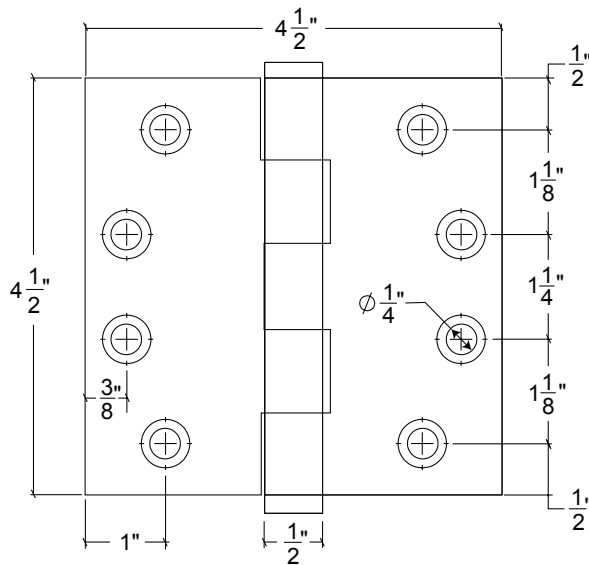

HAMILTON SINKLER

BH205.45 Butt Hinge 4-1/2" X 4-1/2"

Finishes:

- Antique Brass (AB)
- Bright Antique Brass (BAB)
- Brushed Nickel (BN)
- Burnished Antique Brass (BRAB)
- Burnished Brass (BRB)
- Burnished Nickel (BRN)
- Dull Black (DB)
- Oil Rubbed Bronze (ORB)
- Pewter (PW)
- Polished Black Nickel (BLN)
- Polished Brass with Lacquer (PB)
- Polished Chrome (PC)
- Polished Nickel (PN)
- Satin Brass (SB)
- Unlacquer Brass (UB)

Base Material: Solid Brass

- #12 x 1-1/4" Flat-Head Phillips wood screws are included, Flat-Head slotted furnished upon request
- Hamilton Sinkler will ship a complete set based on door configuration and trim selected