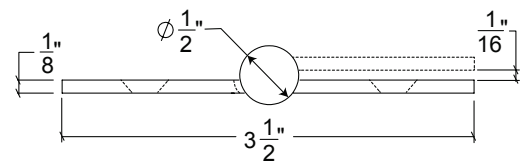

## BH205.35 Butt Hinge 3-1/2" X 3-1/2"

Base Material: Solid Brass

- #12 x 1-1/4" Flat-Head Phillips wood screws are included, Flat-Head slotted furnished upon request
- Hamilton Sinkler will ship a complete set based on door configuration and trim selected