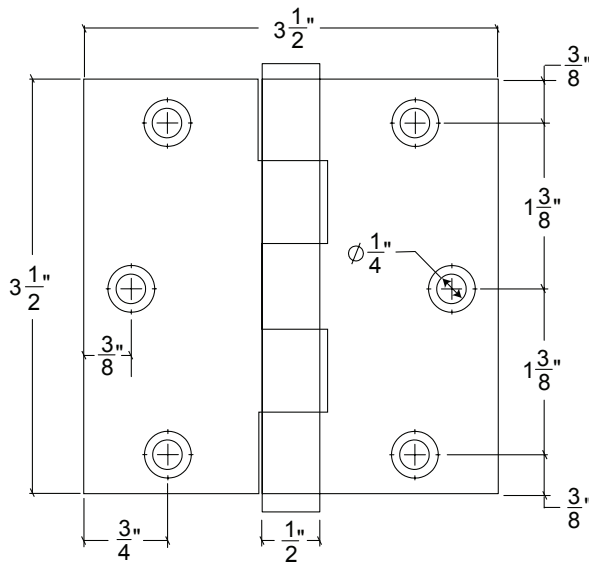

## BH205.35 Butt Hinge 3-1/2" X 3-1/2"

Base Material: Solid Brass

- #12 x 1-1/4" Flat-Head Phillips wood screws are included, Flat-Head slotted furnished upon request
- Hamilton Sinkler will ship a complete set based on door configuration and trim selected