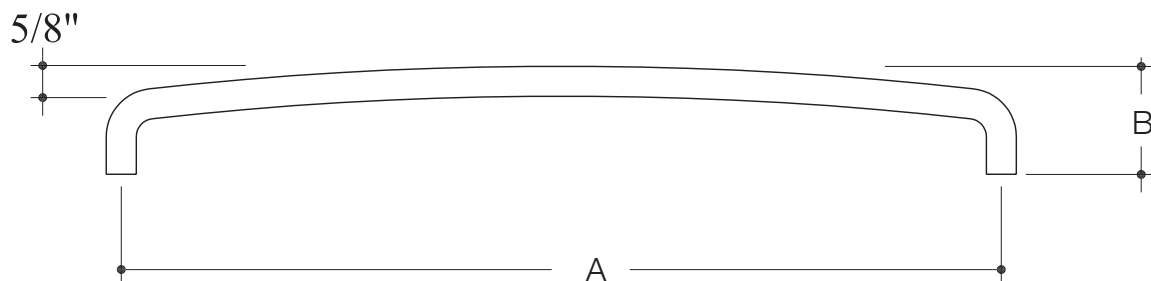

## AP114 Heritage Appliance Pull

Standard Finish:  
— Bronze Patina

Base Material:  
Solid Bronze

	AP114.15	AP114.18	AP114.24	AP114.30
A	15"	18"	24"	30"
B	2-1/8"	2-1/4"	2-3/8"	2-1/2"