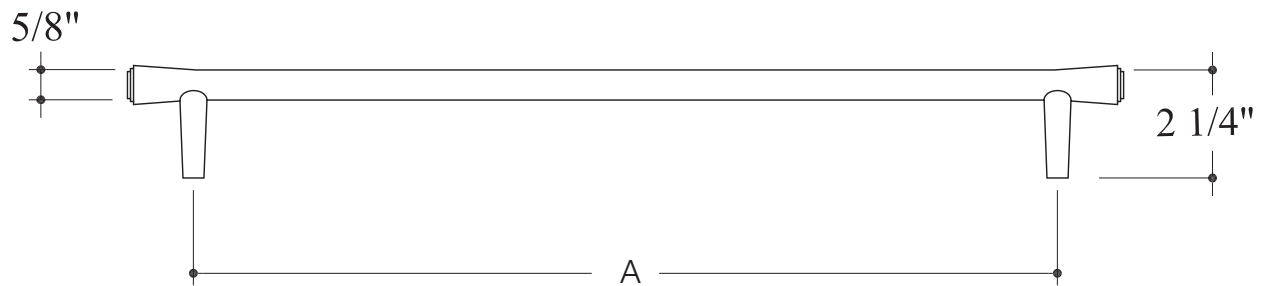

## AP113 Heritage Appliance Pull

Standard Finish:  
— Bronze Patina

Base Material:  
Solid Bronze

|   | AP113.15 | AP113.18 | AP113.24 | AP113.30 |
|---|----------|----------|----------|----------|
| A | 15"      | 18"      | 24"      | 30"      |