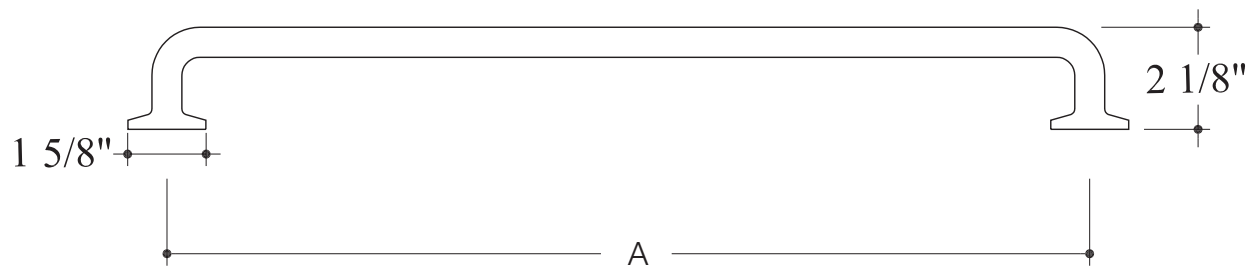

HAMILTON SINKLER

AP111 Heritage Appliance Pull

Standard Finish:
— Bronze Patina

Base Material:
Solid Bronze

	AP111.15	AP111.18	AP111.24	AP111.30
A	15"	18"	24"	30"